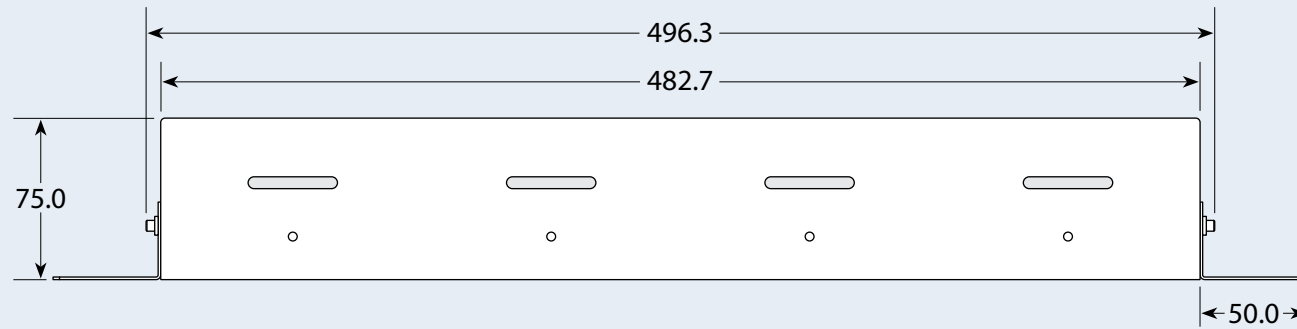

TILEVISION 19 Metalwork Dimensions

All dimensions in millimetres

TILEVISION 26 Metalwork Dimensions

All dimensions in millimetres

TILEVISION 19 & 26 *Mirrored Acrylic Surround Dimensions*

Porter Lancastrian Limited