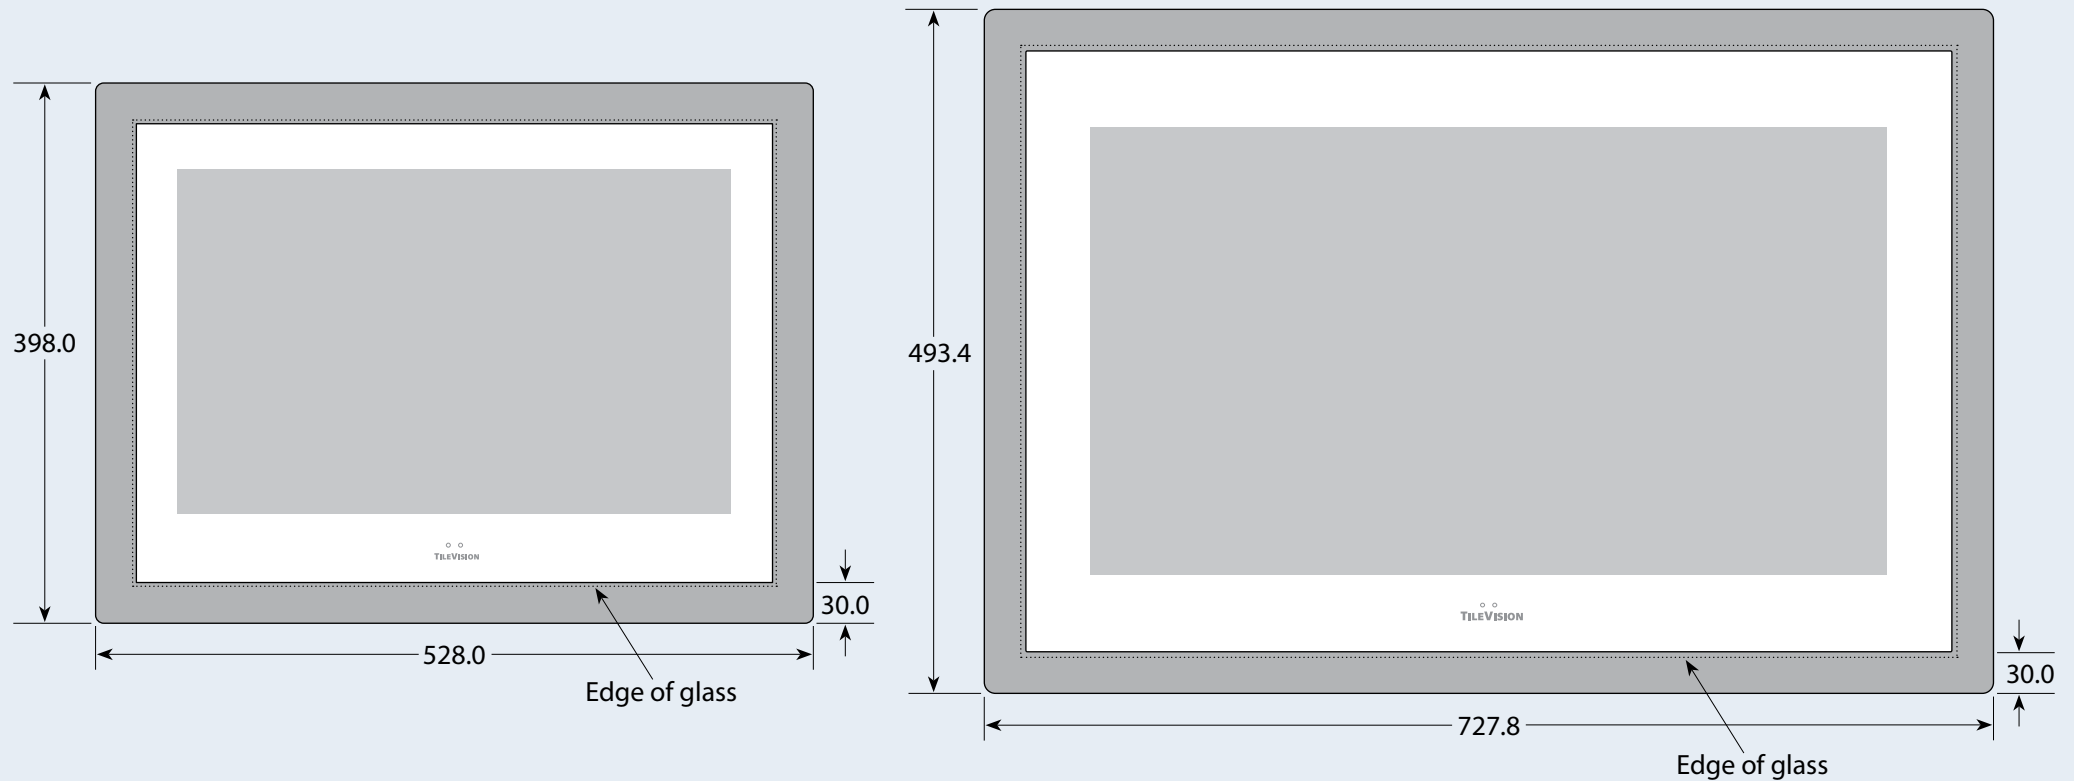

TILEVISION 19 Metalwork Dimensions

All dimensions in millimetres

TILEVISION 26 Metalwork Dimensions

All dimensions in millimetres

TILEVISION 19 & 26 *Mirrored Acrylic Surround Dimensions*

Porter Lancastrian Limited