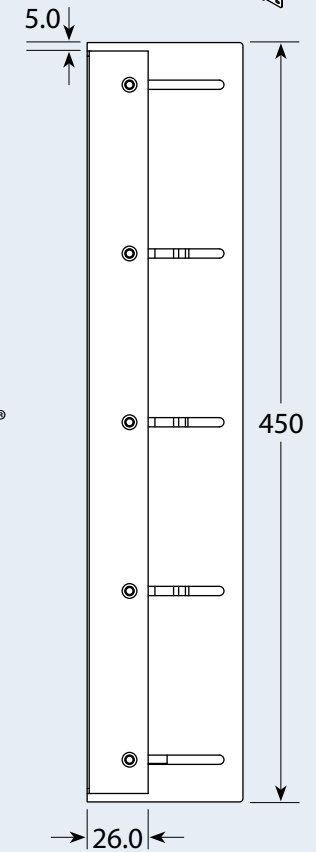

TILEVISION 19 Metalwork Dimensions

All dimensions in millimetres

TILEVISION 26 Metalwork Dimensions

All dimensions in millimetres

TILEVISION 19 & 26 *Mirrored Acrylic Surround Dimensions*

Porter Lancastrian Limited

Lower Healey Business Park · Froom Street · Chorley · Lancs · UK · PR6 9AR

Tel: 0870 871 0111 · Fax: 0870 871 0112 · eMail: sales@porta.co.uk · Web: www.tilevision.tv

All dimensions in millimetres