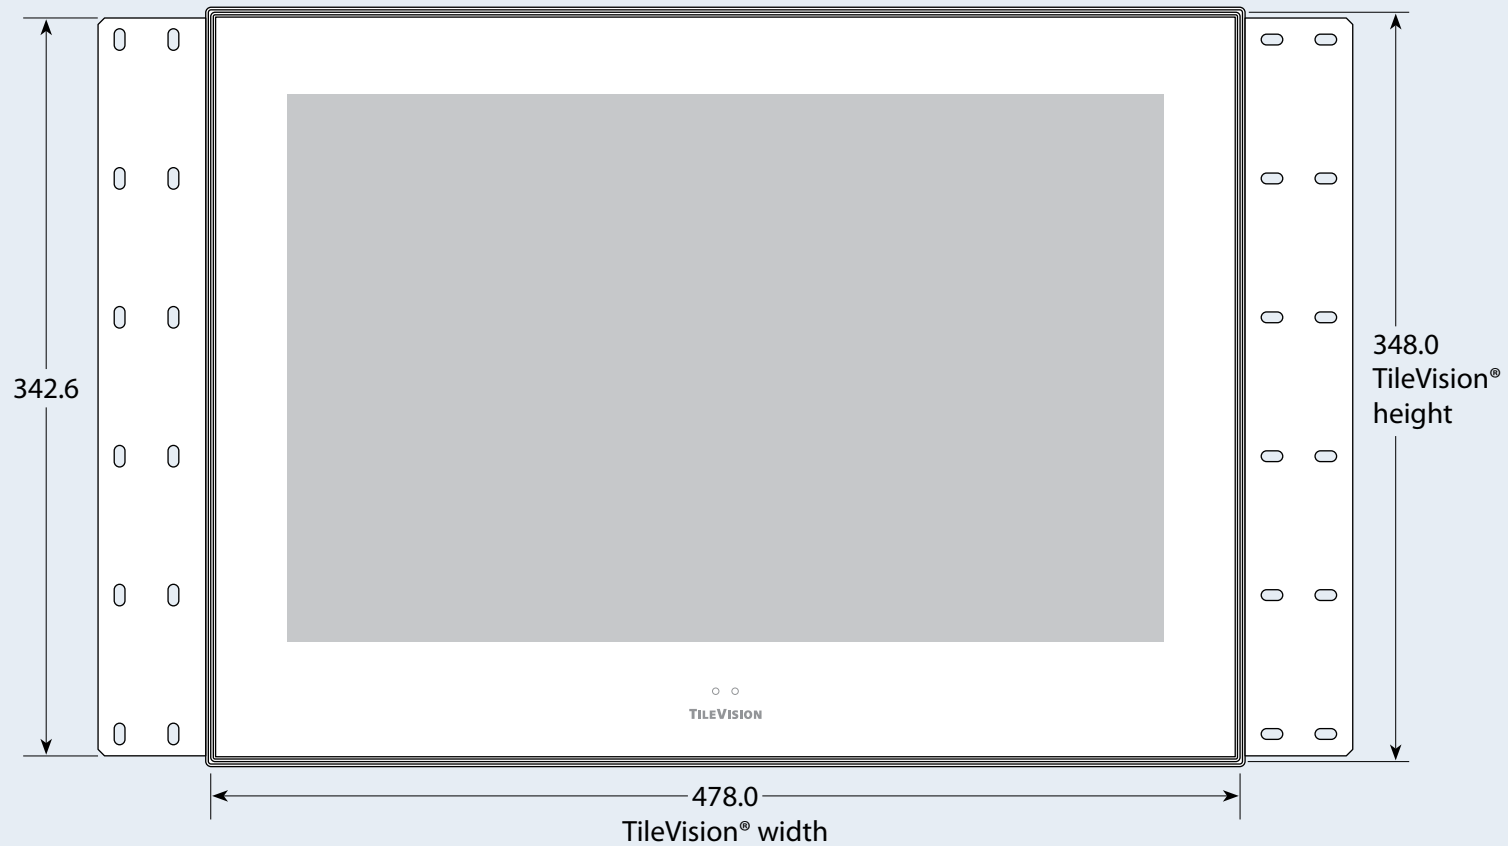

TILEVISION 19 Metalwork Dimensions

All dimensions in millimetres

TILEVISION 26 Metalwork Dimensions

All dimensions in millimetres

TILEVISION 19 & 26 *Mirrored Acrylic Surround Dimensions*

Porter Lancastrian Limited