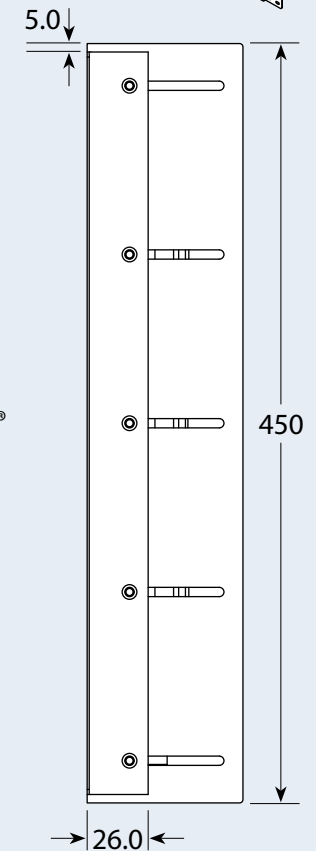

TILEVISION 19 Metalwork Dimensions

All dimensions in millimetres

TILEVISION 26 Metalwork Dimensions

All dimensions in millimetres

TILEVISION 19 & 26 *Mirrored Acrylic Surround Dimensions*

Porter Lancastrian Limited

Lower Healey Business Park · Froom Street · Chorley · Lancs · UK · PR6 9AR

Tel: 0870 871 0111 · Fax: 0870 871 0112 · eMail: sales@porta.co.uk · Web: www.tilevision.tv

All dimensions in millimetres