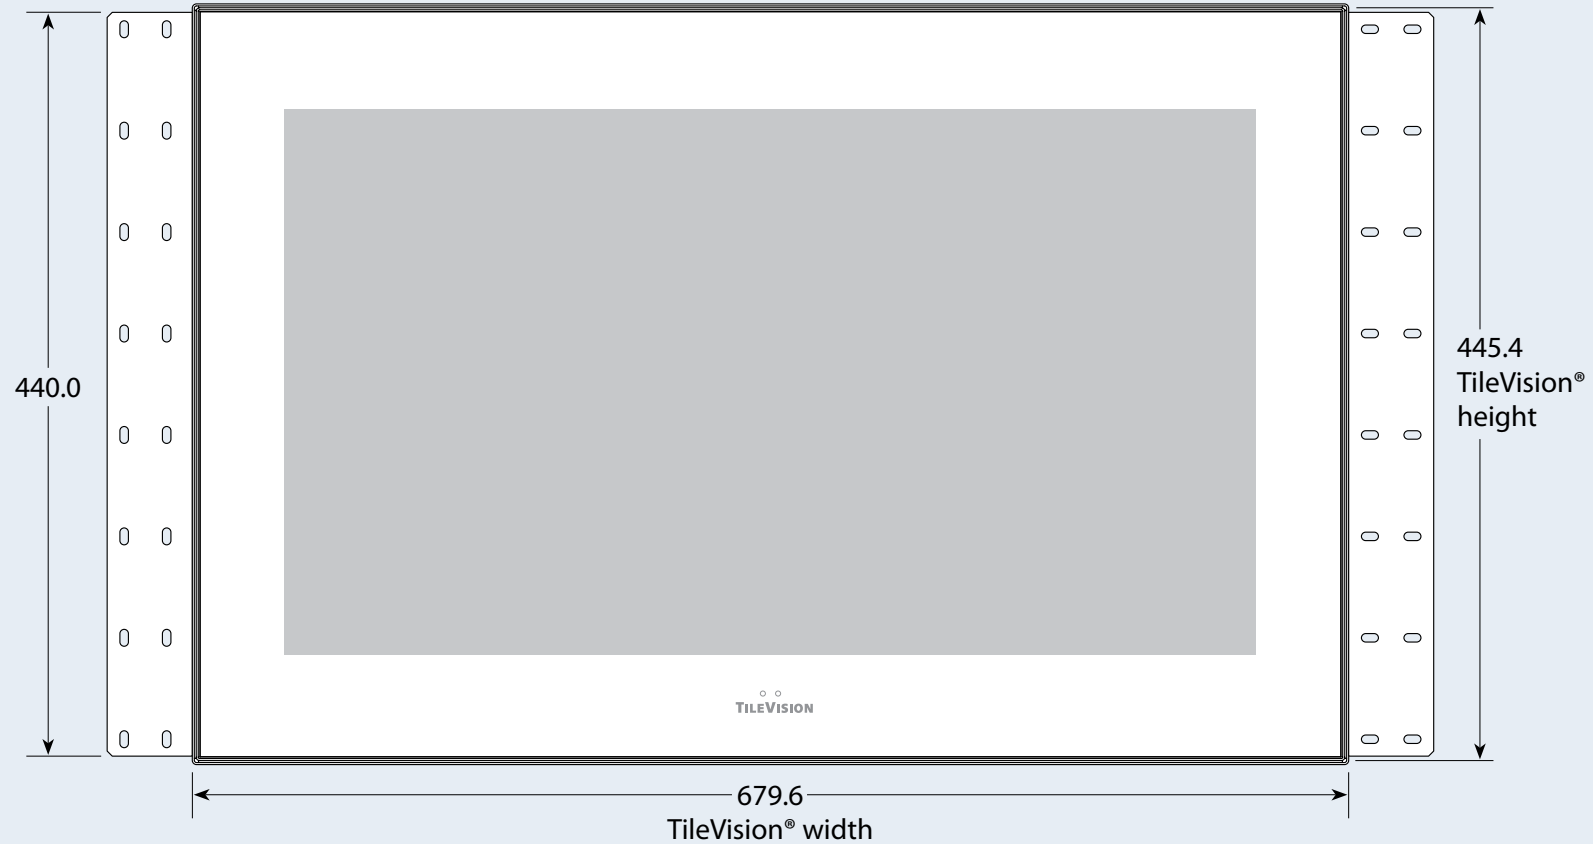

TILEVISION 19 Metalwork Dimensions

All dimensions in millimetres

TILEVISION 26 Metalwork Dimensions

All dimensions in millimetres

TILEVISION 19 & 26 *Mirrored Acrylic Surround Dimensions*

Porter Lancastrian Limited