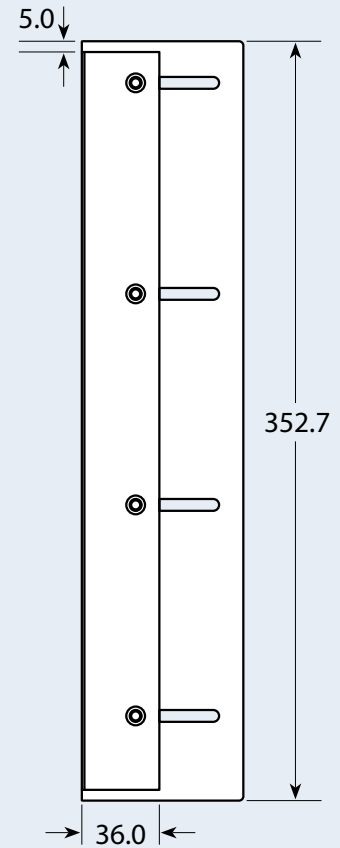

TILEVISION 19 Metalwork Dimensions

All dimensions in millimetres

TILEVISION 26 Metalwork Dimensions

All dimensions in millimetres

TILEVISION 19 & 26 *Mirrored Acrylic Surround Dimensions*

Porter Lancastrian Limited