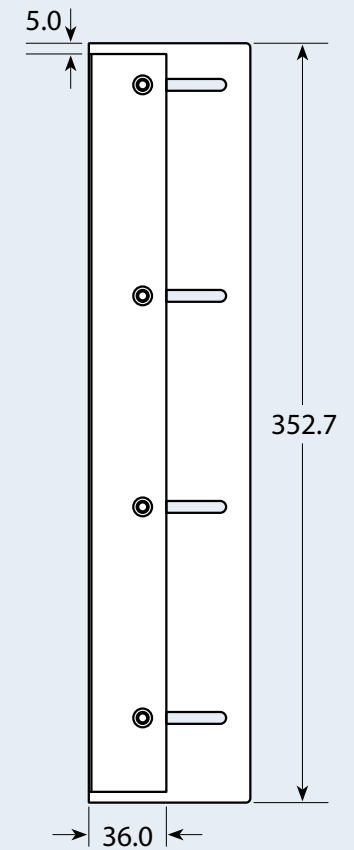

TILEVISION 19 Metalwork Dimensions

All dimensions in millimetres

TILEVISION 26 Metalwork Dimensions

All dimensions in millimetres

TILEVISION 19 & 26 *Mirrored Acrylic Surround Dimensions*

Porter Lancastrian Limited