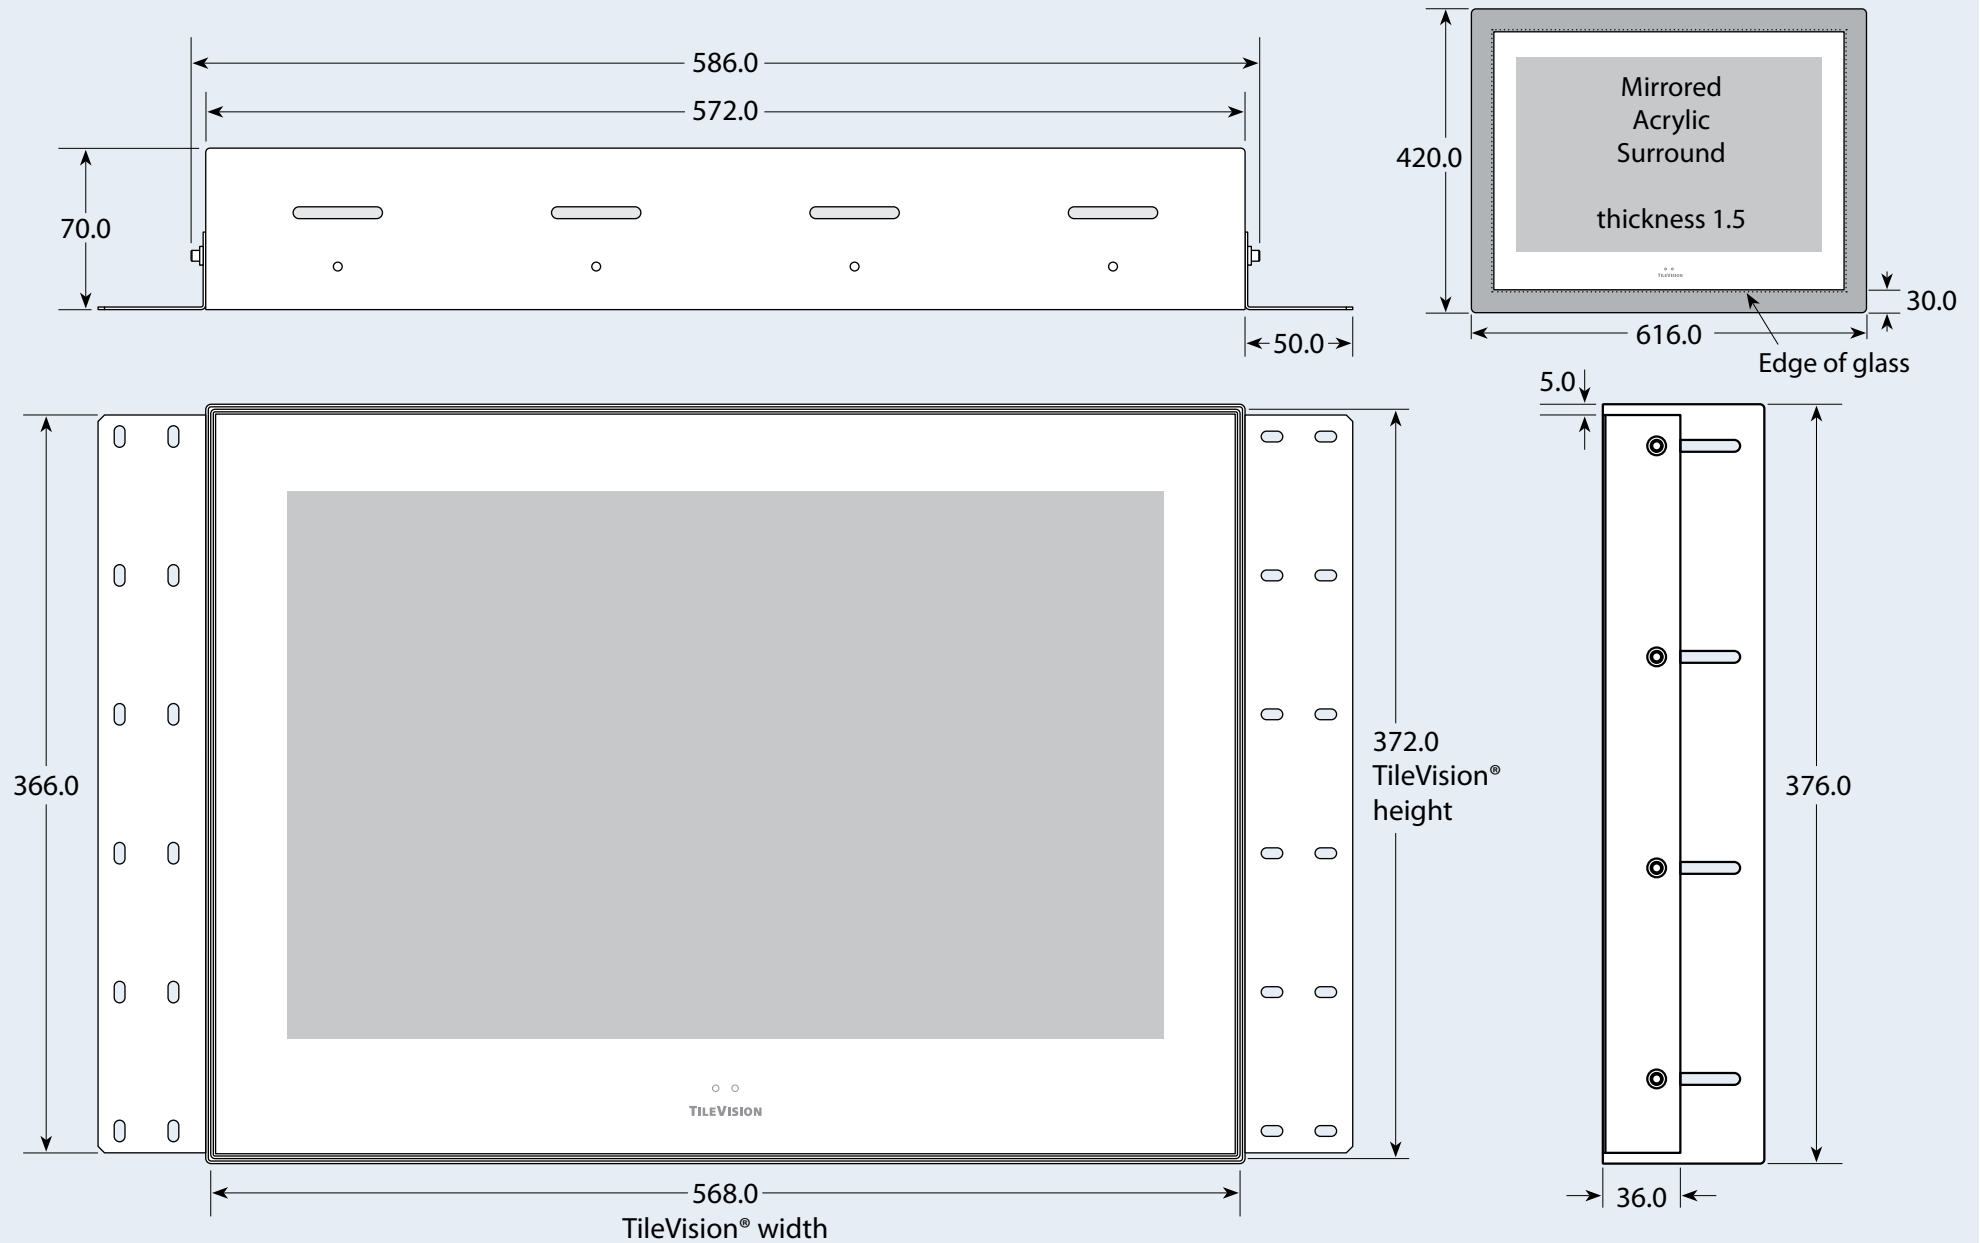

TILEVISION 22 Dimensions

Cutout / Recess Required 590 mm x 381 mm x 75 mm

All dimensions in millimetres