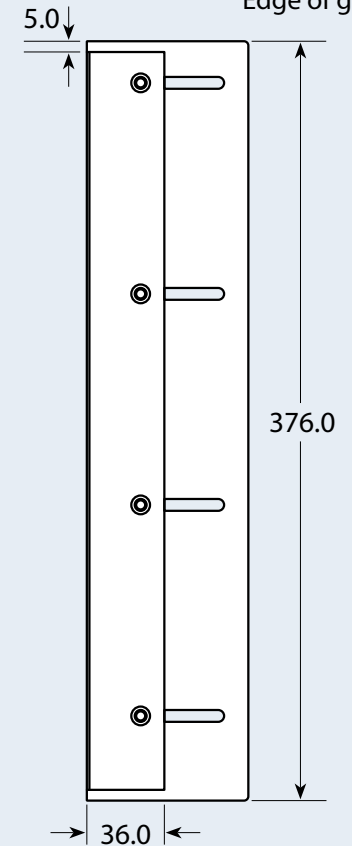

# TILEVISION 22 Dimensions

Cutout / Recess Required 590 mm x 381 mm x 75 mm

All dimensions in millimetres