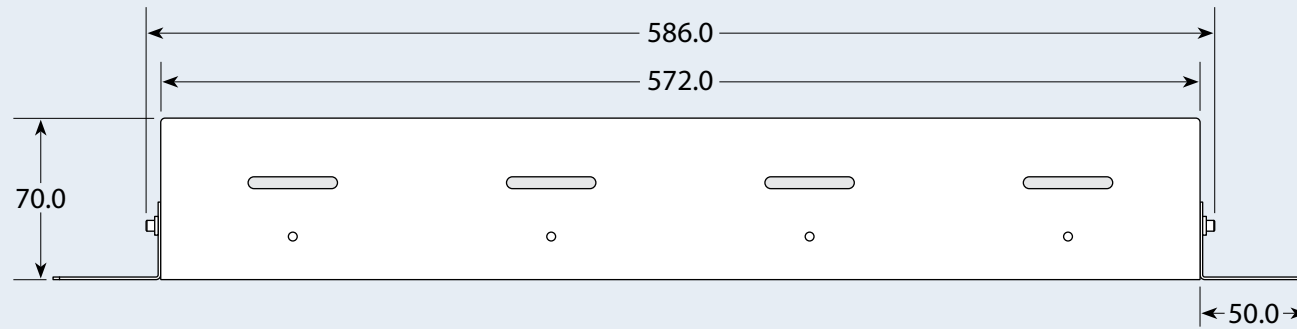

# TILEVISION 22 Dimensions

Cutout / Recess Required 590 mm x 381 mm x 75 mm

All dimensions in millimetres