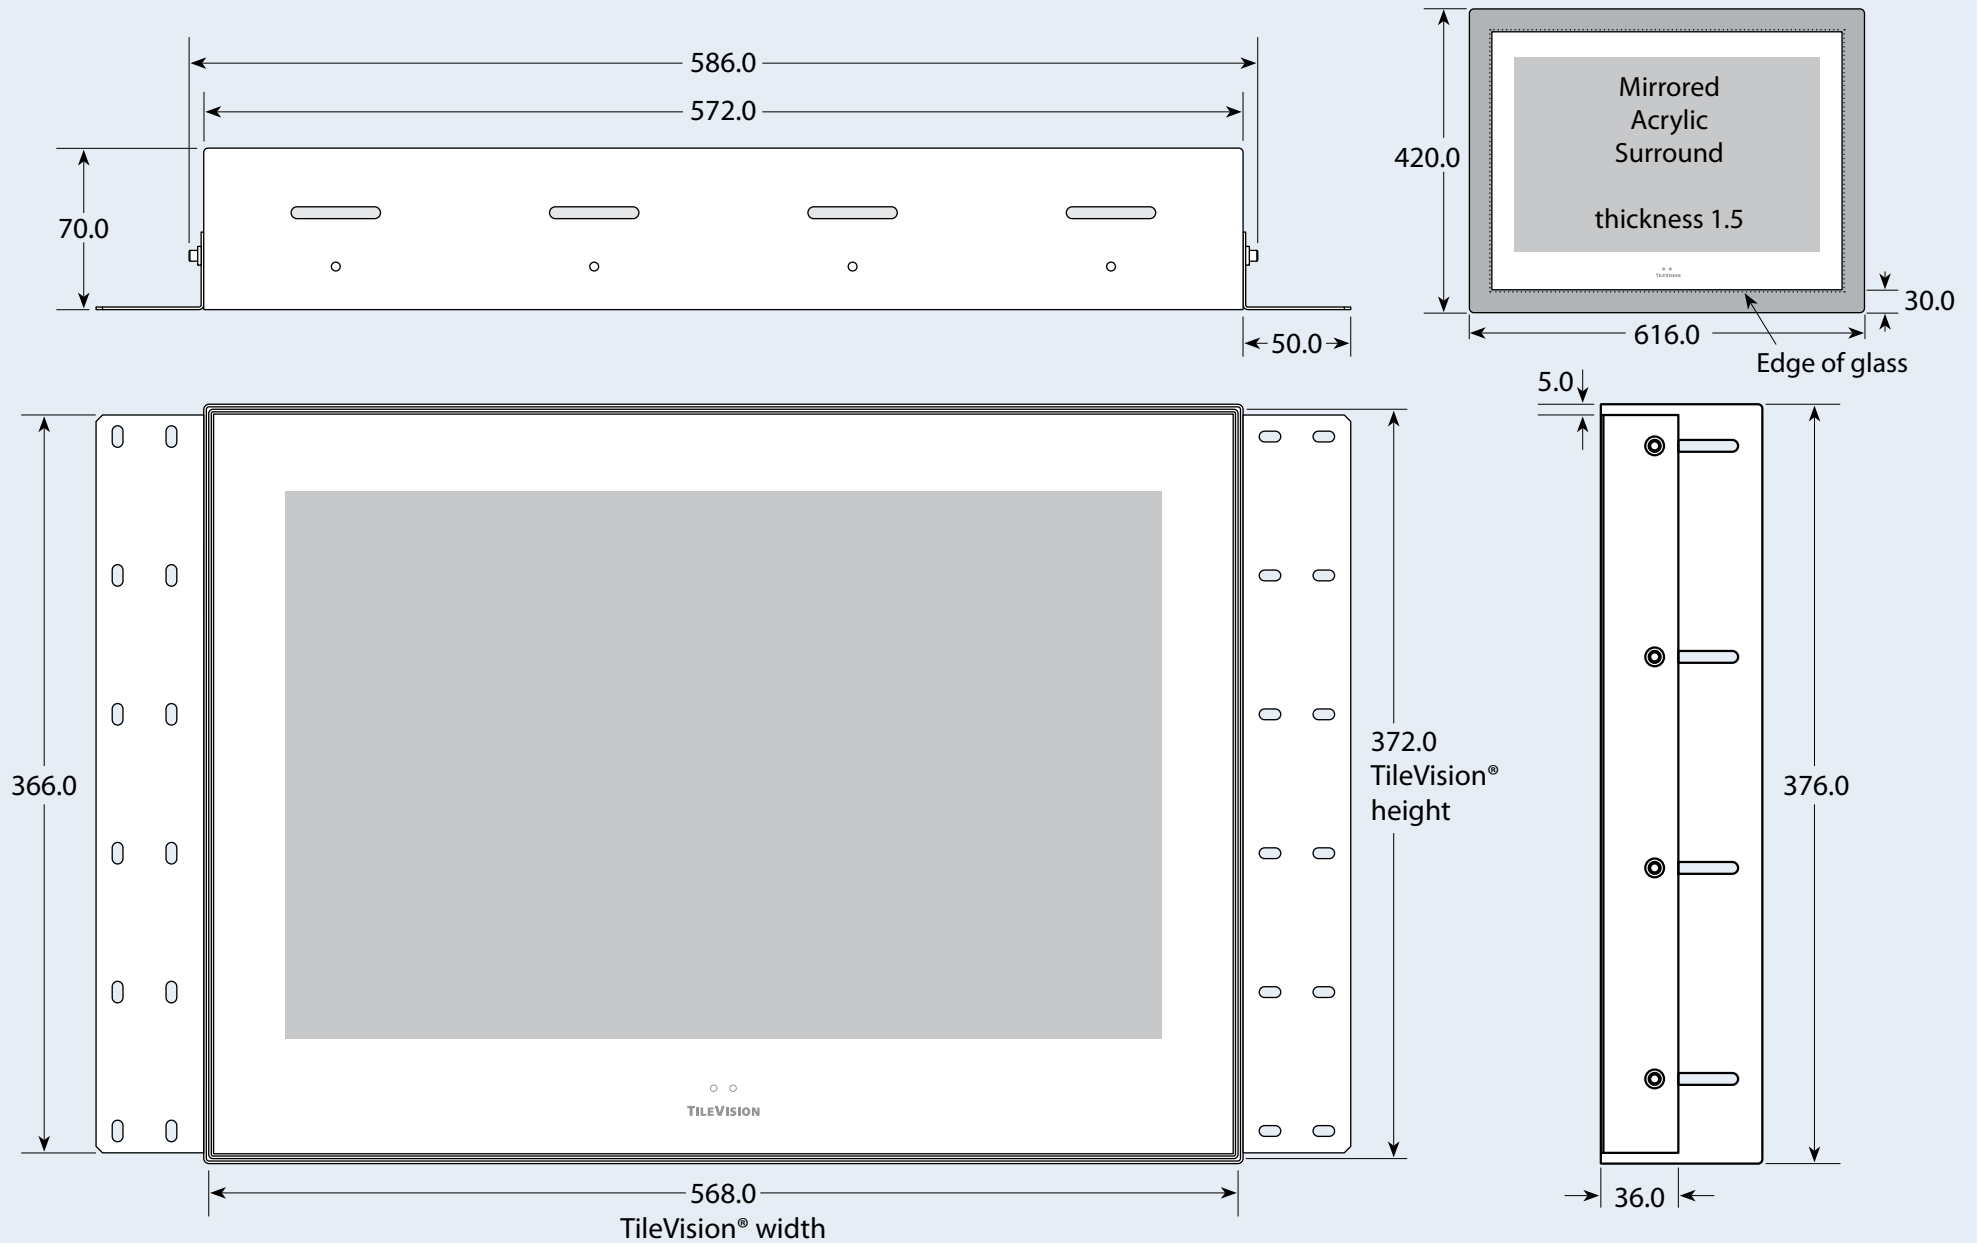

# TILEVISION 22 Dimensions

Cutout / Recess Required 590 mm x 381 mm x 75 mm

All dimensions in millimetres