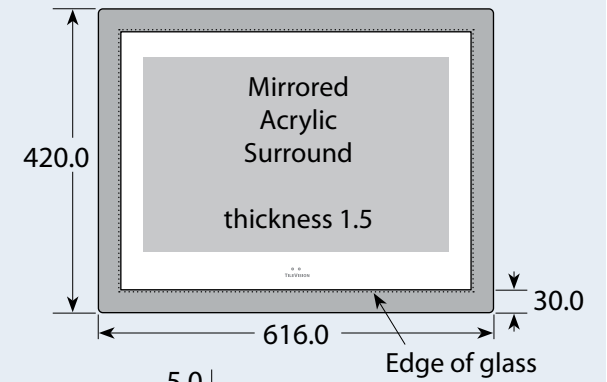

# TILEVISION 22 Dimensions

Cutout / Recess Required 590 mm x 381 mm x 75 mm

All dimensions in millimetres